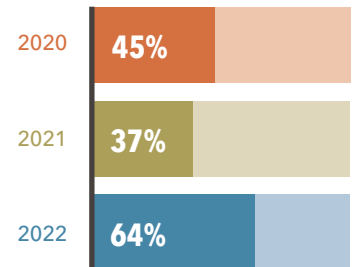

More than **3 in 10** 2021 Northridge graduates enrolled in college the first year after graduation (33%)

Almost **2 in 10** 2020 graduates returned to college a second year (15%)

More than **1 in 10** students graduate from college within 6 years (12%)+

+Figures include only 2-year and 4-year college degrees, not certificates or industry-recognized credentials.

Who starts college?

Starts college, Northridge 2020-21 high school graduating class

Who returns a second year?

Persists a second year, Northridge 2019-20 high school graduating class

FAFSA Completion

More than **6 in 10** students completed a FAFSA (64%) in 2021-22

Northridge students' college choices, 2021-22

College enrollment of dual enrolled graduates