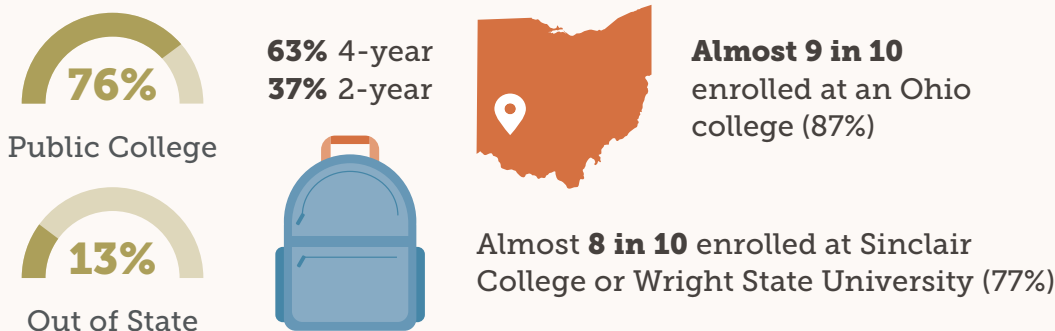

Persists a second year, Northridge 2019-20 high school graduating class

FAFSA Completion

More than **6 in 10** students completed a FAFSA (64%) in 2021-22

Northridge students' college choices, 2021-22

College enrollment of dual enrolled graduates