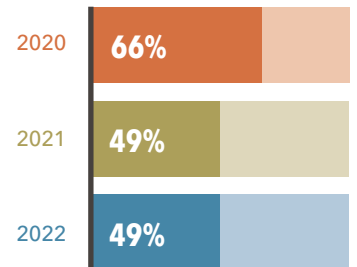

More than **3 in 10** 2021 Trotwood-Madison graduates enrolled in college the first year after graduation (32%)

Almost **2 in 10** 2020 graduates returned to college a second year (17%)

2 in 10 students graduate from college within 6 years (20%)*

*Figures include only 2-year and 4-year college degrees, not certificates or industry-recognized credentials.

Who starts college?

Starts college, Trotwood-Madison 2020-21 high school graduating class

Who returns a second year?

Persists a second year, Trotwood-Madison 2019-20 high school graduating class

FAFSA Completion

Almost **5 in 10** students completed a FAFSA (49%) in 2021-22

Trotwood-Madison students' college choices, 2021-22