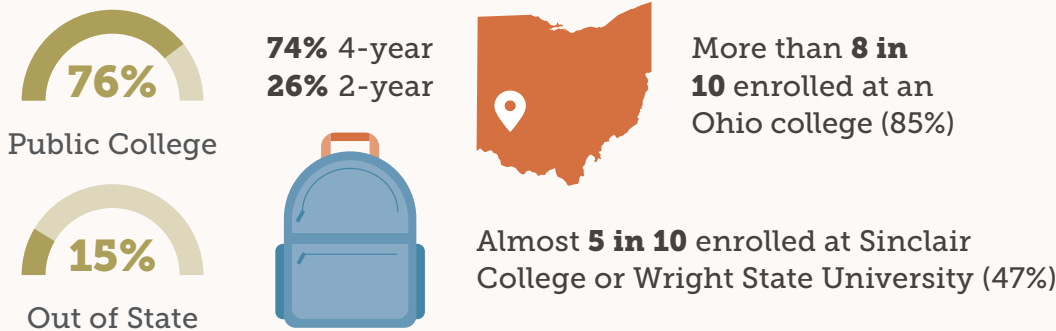

+Figures include only 2-year and 4-year college degrees, not certificates or industry-recognized credentials.

Who starts college?

Starts college, Valley View 2020-21 high school graduating class

Who returns a second year?

Persists a second year, Valley View 2019-20 high school graduating class

FAFSA Completion

7 in 10 students completed a FAFSA (70%) in 2021-22

Valley View students' college choices, 2021-22

College enrollment of dual enrolled graduates