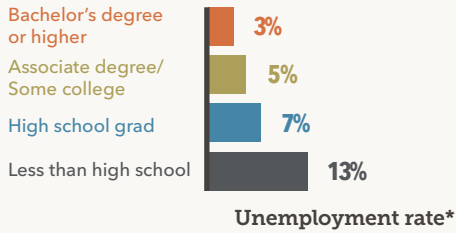

Success in Valley View High School is College + Career Readiness

Issued March 2023

Montgomery County high school grads who earn bachelor's degrees make **48% more** than those who don't

Montgomery County residents with some college are **less likely** to be unemployed

More than **6 in 10** 2021 Valley View graduates enrolled in college the first year after graduation (61%)

More than **5 in 10** 2020 graduates returned to college a second year (52%)

Around **4 in 10** students graduate from college within 6 years (41%)+

+Figures include only 2-year and 4-year college degrees, not certificates or industry-recognized credentials.

Who starts college?

Starts college, Valley View 2020-21 high school graduating class

Who returns a second year?