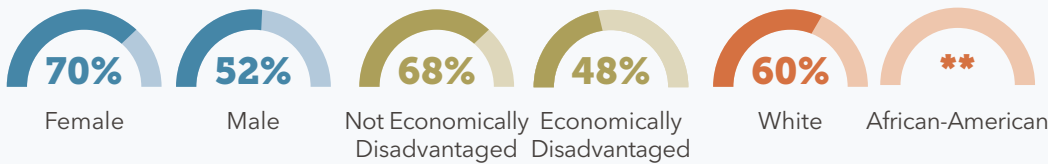

More than **6 in 10** 2021 Valley View graduates enrolled in college the first year after graduation (61%)

More than **5 in 10** 2020 graduates returned to college a second year (52%)

Around **4 in 10** students graduate from college within 6 years (41%)+

+Figures include only 2-year and 4-year college degrees, not certificates or industry-recognized credentials.

Who starts college?

Starts college, Valley View 2020-21 high school graduating class

Who returns a second year?