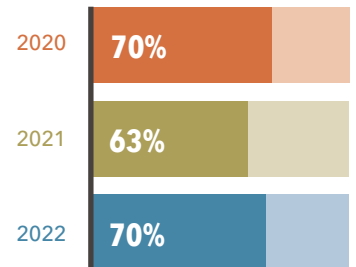

More than **6 in 10** 2021 Valley View graduates enrolled in college the first year after graduation (61%)

More than **5 in 10** 2020 graduates returned to college a second year (52%)

Around **4 in 10** students graduate from college within 6 years (41%)+

+Figures include only 2-year and 4-year college degrees, not certificates or industry-recognized credentials.

Who starts college?

Starts college, Valley View 2020-21 high school graduating class

Who returns a second year?

Persists a second year, Valley View 2019-20 high school graduating class

FAFSA Completion

7 in 10 students completed a FAFSA (70%) in 2021-22

Valley View students' college choices, 2021-22

College enrollment of dual enrolled graduates