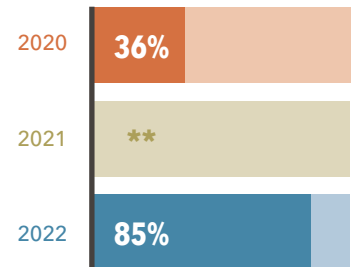

FAFSA Completion