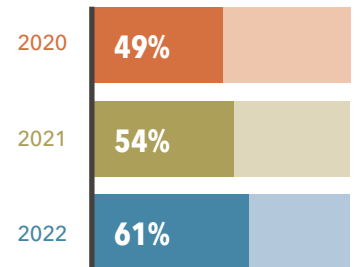

Almost **6 in 10** 2021 Kettering Fairmont graduates enrolled in college the first year after graduation (57%)

More than **4 in 10** 2020 graduates returned to college a second year (44%)

Almost **4 in 10** students graduate from college within 6 years (36%)+

+Figures include only 2-year and 4-year college degrees, not certificates or industry-recognized credentials.

Who starts college?

Starts college, Kettering Fairmont 2020-21 high school graduating class

Who returns a second year?

Persists a second year, Kettering Fairmont 2019-20 high school graduating class

FAFSA Completion

More than 6 in 10 students completed a FAFSA (61%) in 2021-22

Kettering Fairmont students' college choices, 2021-22