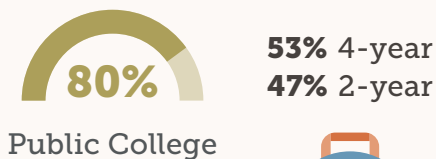

Persists a second year, Kettering Fairmont 2019-20 high school graduating class

FAFSA Completion

More than 6 in 10 students completed a FAFSA (61%) in 2021-22

Kettering Fairmont students' college choices, 2021-22

53% 4-year
47% 2-year

More than 9 in 10 enrolled at an Ohio college (93%)

More than 6 in 10 enrolled at Sinclair College or Wright State University (61%)

College enrollment of dual enrolled graduates